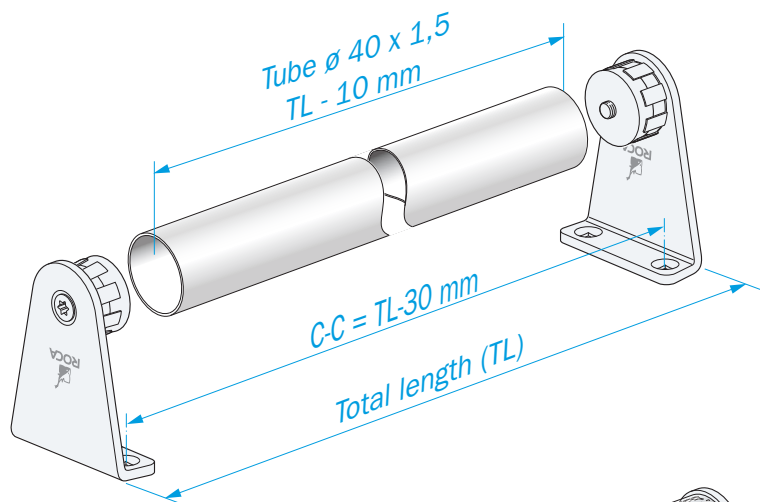

Pull handles RM-4042 for Wood or Steel doors

Pull handles RM-4042 for Glass door

Glass kit (930655)

rocaindustry.com