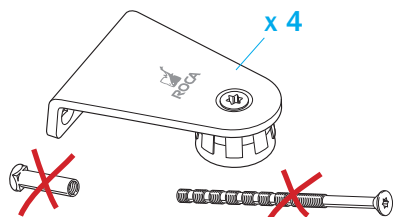

Pull handles RM-4042 for Wood or Steel doors

Pull handles RM-4042 for Glass door

Glass kit (930655)

rocaindustry.com