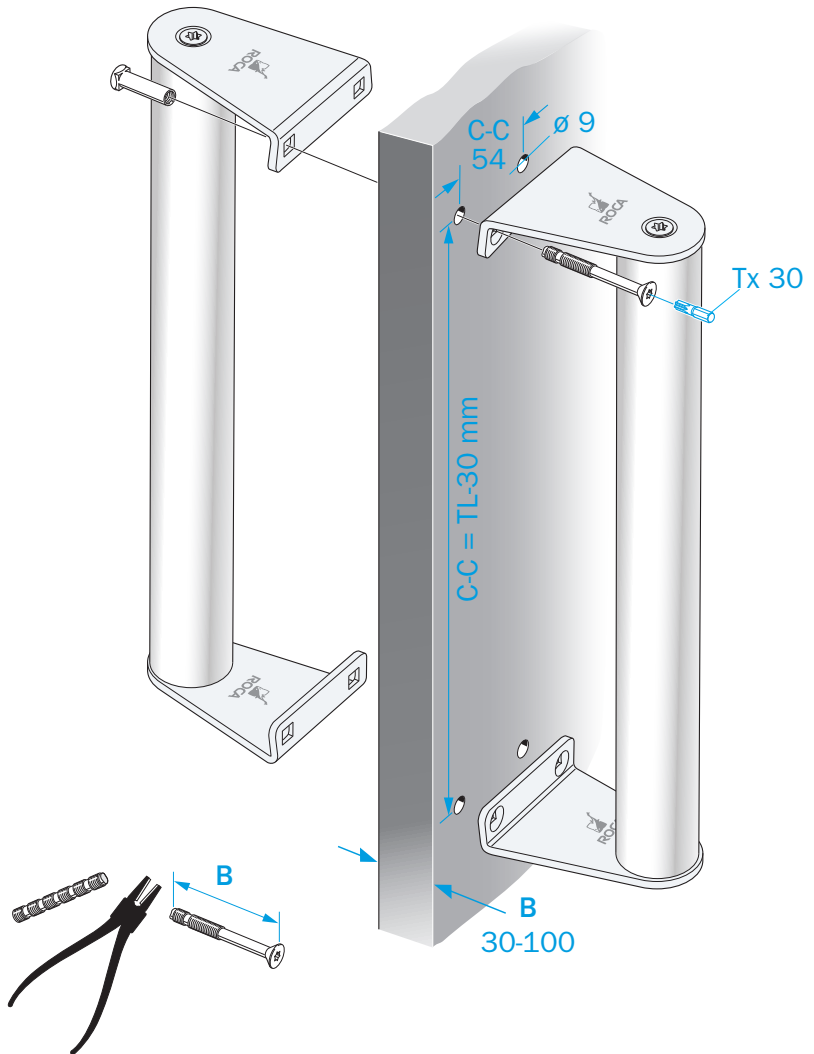

Pull handles RM-4042 for Wood or Steel doors

Pull handles RM-4042 for Glass door

Glass kit (930655)

rocaindustry.com