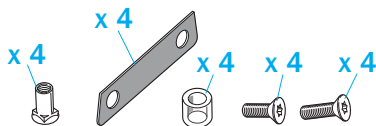

Pull handles RM-4042 for Wood or Steel doors

Pull handles RM-4042 for Glass door

Glass kit (930655)

rocaindustry.com