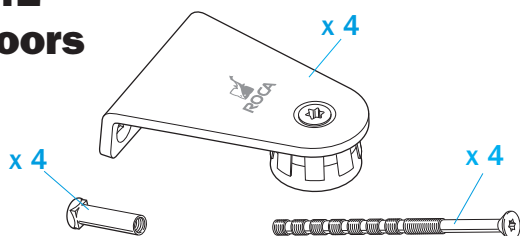

Pull handles RM-4042 for Wood or Steel doors

Pull handles RM-4042 for Glass door

Glass kit (930655)

rocaindustry.com