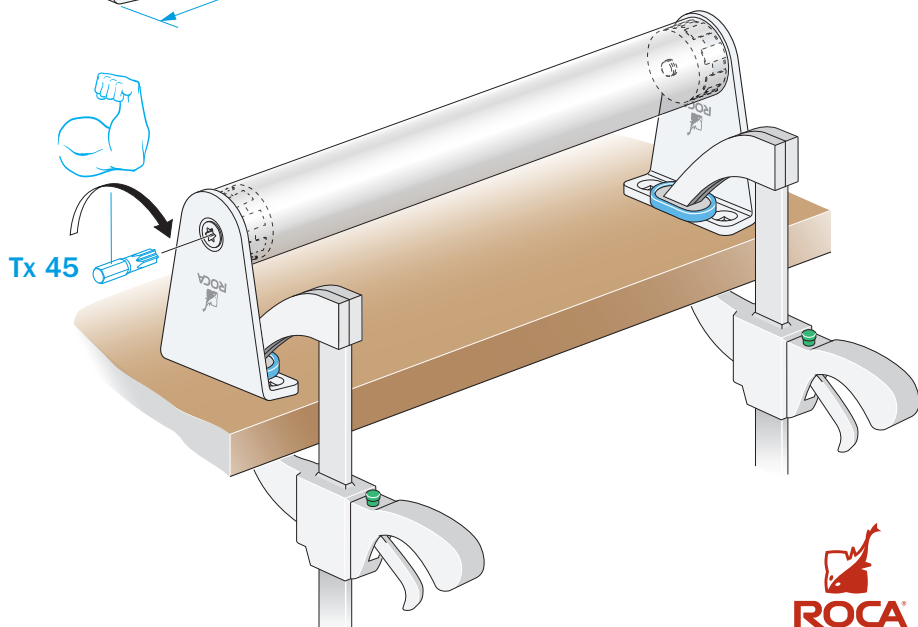

Pull handles RM-4042 for Wood or Steel doors

Pull handles RM-4042 for Glass door

Glass kit (930655)

rocaindustry.com