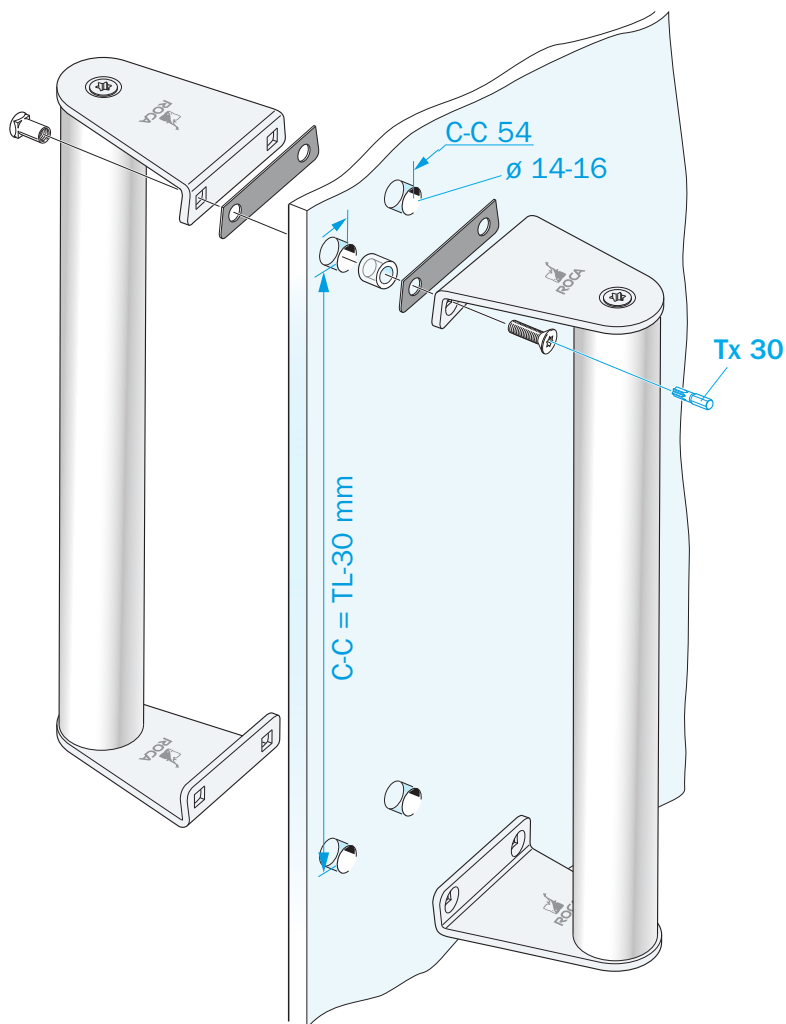

Pull handles RM-4042 for Wood or Steel doors

Pull handles RM-4042 for Glass door

Glass kit (930655)

rocaindustry.com