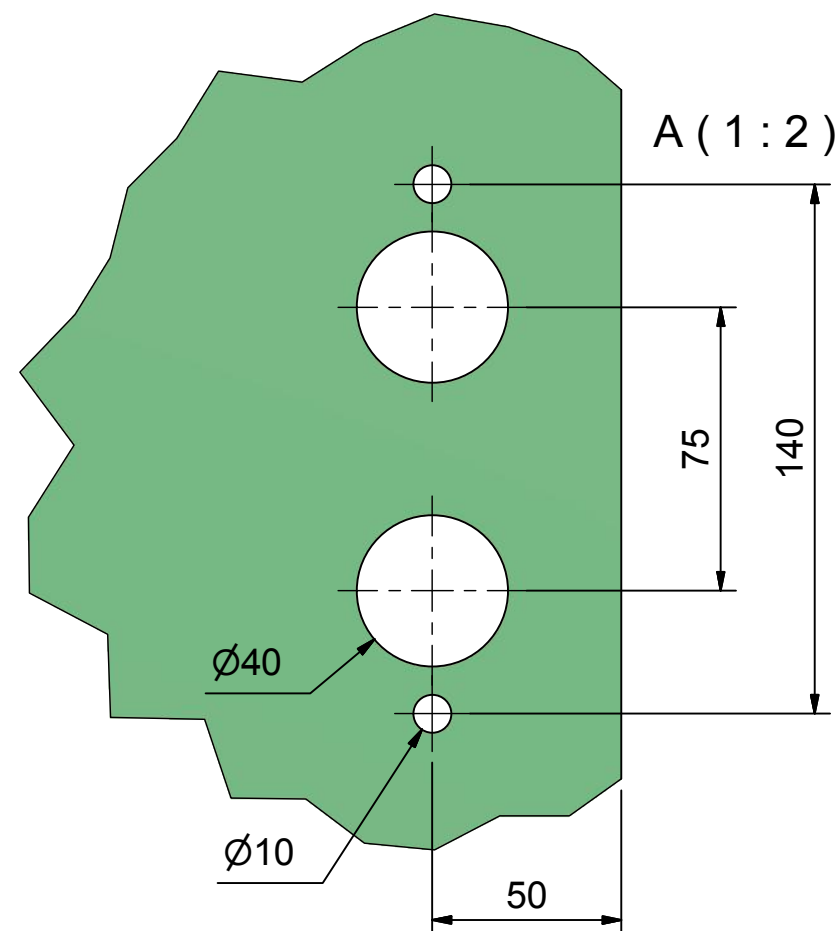

ROCA

Glass door dimension, increased gap door to floor (15mm).

Hd = Height of door
 Hf = Height of frame
 Wd = Width of door
 Wf = Width of frame

Table*	
Wd	Module size
725	8x21
825	9x21
925	10x21

B (1:2)

Measures inside paranthesis = measures to fit standard module size.
 Distance to frame upwards and sides = 2,5mm
 Distance to floor 15mm