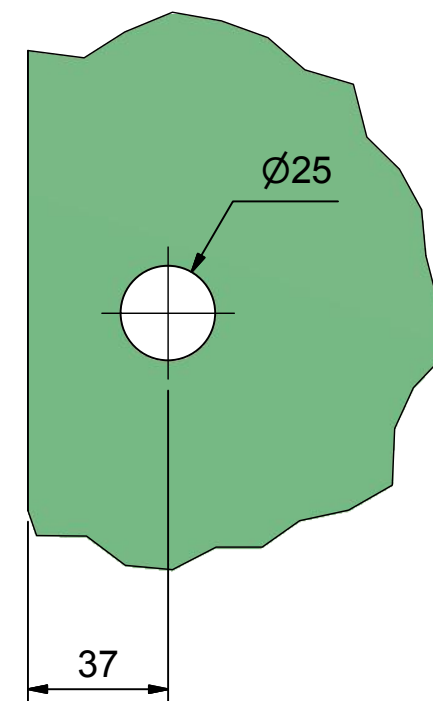

ROCA

Glass door dimension, increased gap door to floor (15mm).

Hd = Height of door
 Hf = Height of frame
 Wd = Width of door
 Wf = Width of frame

Table*	
Wd	Module size
725	8x21
825	9x21
925	10x21

B (1:2)

Measures inside paranthesis = measures to fit standard module size.
 Distance to frame upwards and sides = 2,5mm
 Distance to floor 15mm