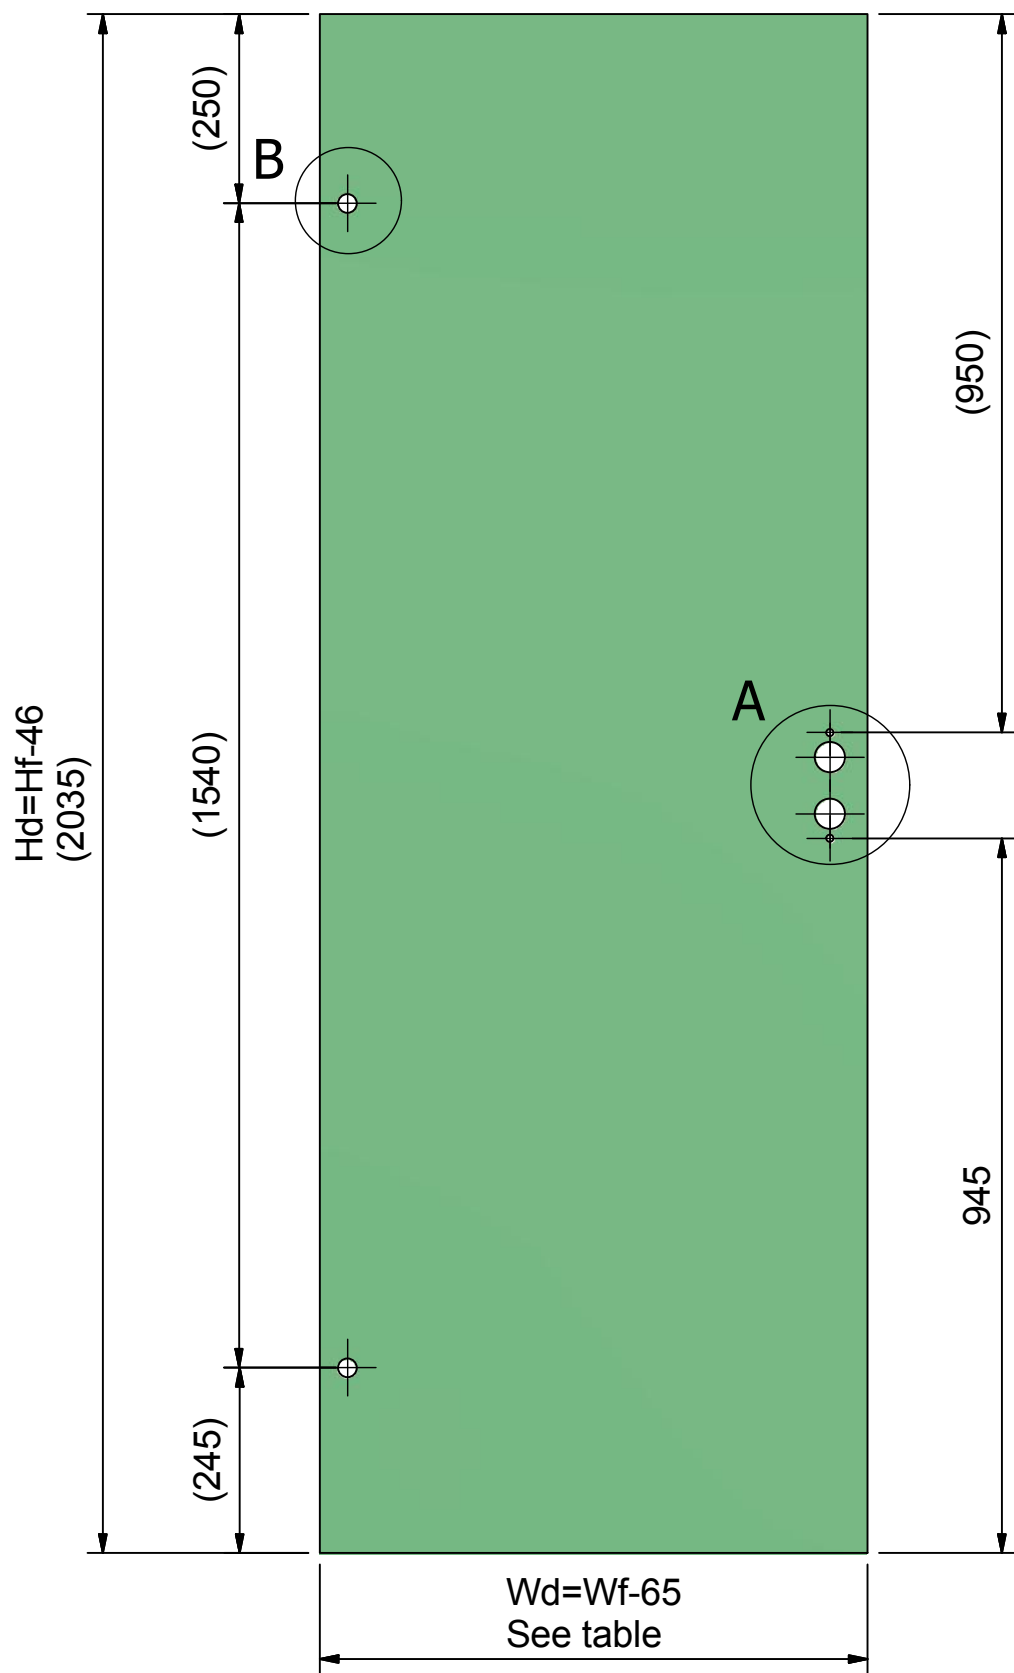

ROCA

Glass door dimension, increased gap door to floor (15mm).

Hd = Height of door
 Hf = Height of frame
 Wd = Width of door
 Wf = Width of frame

Table*	
Wd	Module size
725	8x21
825	9x21
925	10x21

B (1:2)

Measures inside paranthesis = measures to fit standard module size.
 Distance to frame upwards and sides = 2,5mm
 Distance to floor 15mm